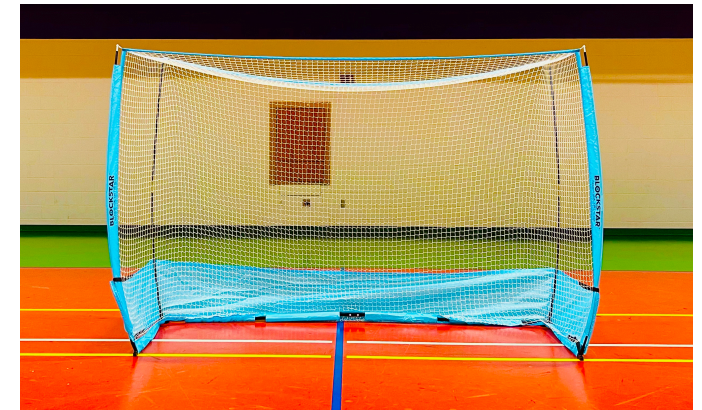

GOAL ON THE GOS!

	Outdoor Goal on the Go 2.0!	Outdoor Goal on the Go!	Indoor Goal on the Go!
Design	*Outdoor Field Hockey	*Outdoor Field Hockey	*Indoor Field Hockey
Size	Outdoor goal dimensions (~12'x7')	Outdoor goal dimensions (~12'x7')	Indoor goal dimensions (~9.84' x 6.56')
Color	New Limited Edition Hot Pink	Bright Green	Light Blue
Weight	~29 lbs	~24 lbs	~22 lbs
Portability	Lightweight and portable- Thicker Frame	Lightweight and portable	Lightweight and Portable
Carrying Bag	✓	✓	✓
Backboard	✓	✓	✓
Stakes	✓	✓	N/A